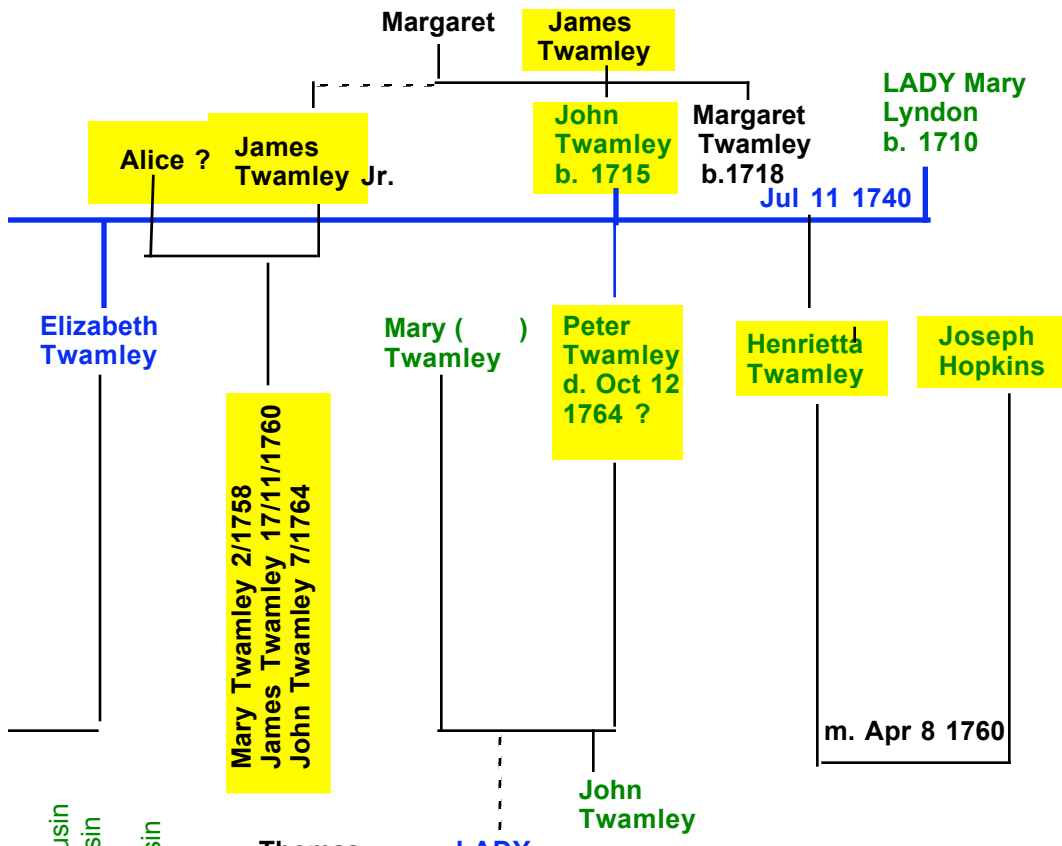

Elizabeth Groves Thomas James (1787-1868)
Mary James James

married 4 May 1841
bought Kitley Con.3 Lot 17
from William Coad, son of
George Coad & Mary
Blackburn - who lived at
Con. 5 Lot 17. Daniel and Ann
(Groves) Hunt lived at Con. 8
Lot 18. George & Mary Coad
also had a son George Coad
(1818-Jun 3 1904 m. Esther
Johnson.

John Codd - uncle

Elizabeth Ruddock
John Ruddock

Henrietta Twamley

George Codd / Coad
1812-Jun 1904
Kitley Con. 3 Lot 12

Jane Johnston
b. 1815
d. 1895

m. 3 Oct 1835

Rev. W. Chamberlain

Isabella Coad 1848 - 23 Oct. 1917
James Coad 27 Jun 1846-24 Jul 1895
m. Harriet Stinson
Mary Jane Coad 6 Jul 1844-14 Jul 1907
m. Walter Lockwood
Joseph Coad 13 Apr. 1842 - Sep. 1922
m. Margaret Connor
Abraham Coad 28 Dec. 1838 - Aug 1930
m. Frances Connor
Robert Code 11 Sep 1837-Jan. 1918
m. Sarah Johnston

Mary Porter - uncle
Abraham Coad 1816-1832
Joseph Coad Jr.
William Coad 20 Mar 1820
George Code b. 1801
Richard Codd/Coad 182-1887

Legend

means data appears in the records of St. Michael's Church of Ireland, Aghold